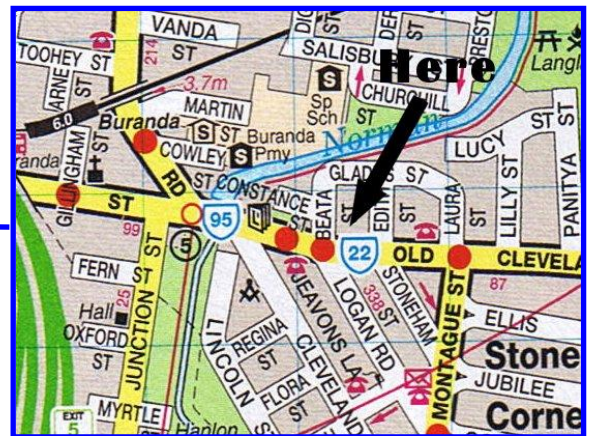

## Address:

Level 1, 16 Old Cleveland Rd  
Stones Corner  
QLD 4120

Training Room located above Fasta  
Pasta & opposite Stones Corner Hotel

## Getting There:

- **Public Transport** (see [www.translink.com.au](http://www.translink.com.au) for details)
  - Train: 5 mins walk from Buranda Station
  - Bus: On routes 203, 204, 174, 175
- **Car:** 2 mins from Exit 5 of Pacific Highway (All day parking available east of Lilly St)