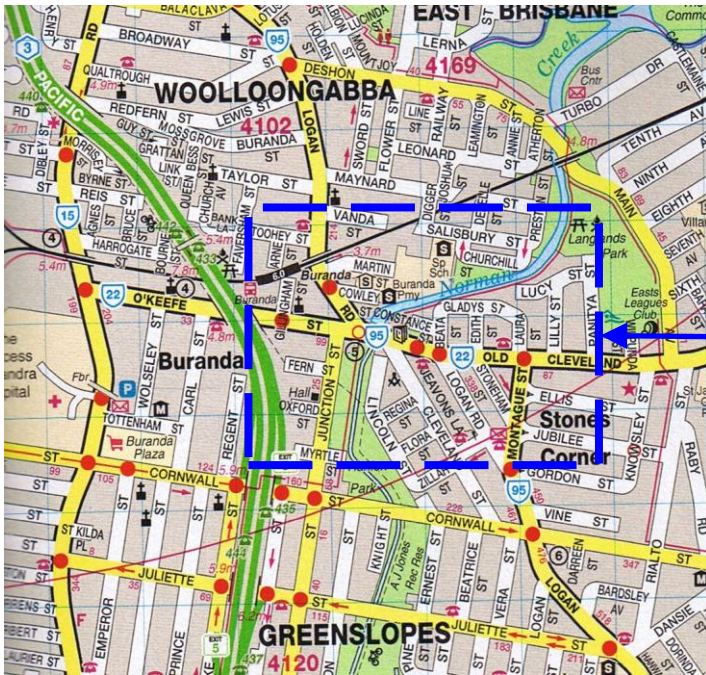

## Address:

Level 1, 16 Old Cleveland Rd  
Stones Corner  
QLD 4120

Training Room located above Fasta  
Pasta & opposite Stones Corner Hotel

## Getting There:

- **Public Transport** (see [www.translink.com.au](http://www.translink.com.au) for details)
  - Train: 5 mins walk from Buranda Station
  - Bus: On routes 203, 204, 174, 175
- **Car:** 2 mins from Exit 5 of Pacific Highway (All day parking available east of Lilly St)